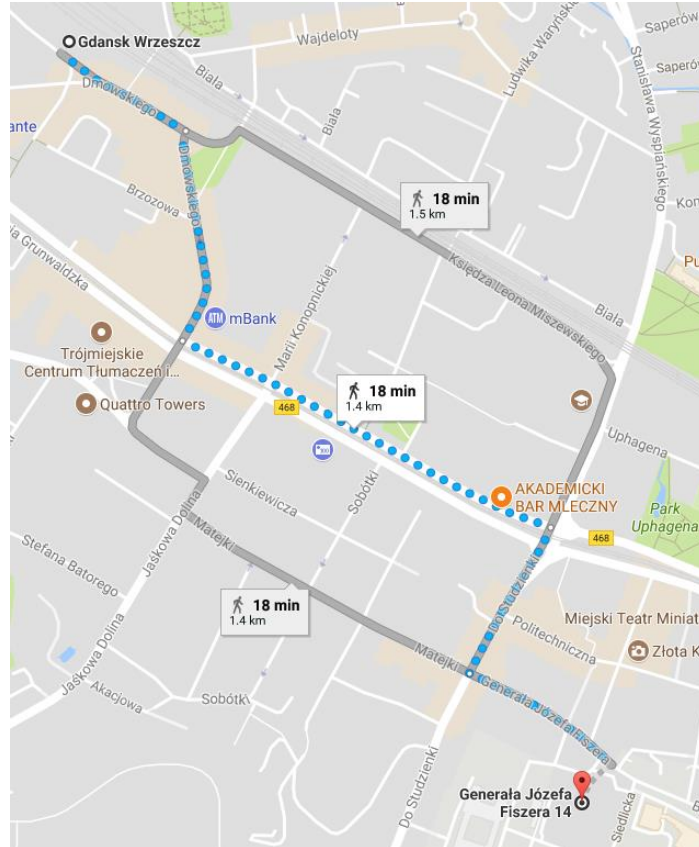

Directions form Wrzeszcz Train Station to IMP PAN

CONTACT INFORMATION

Any local issues: Dr Rohan Soman, e-mail: rsoman@imp.gda.pl,
phone: +48 691557109